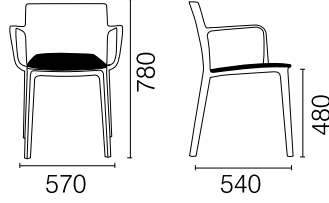

EVO - K Seat Soft

www.papatya.com.tr