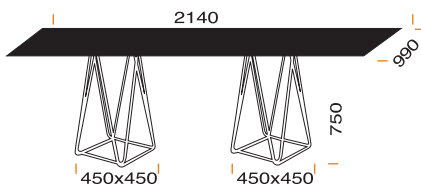

TRIO DOUBLE

www.papatya.com.tr

1790x890

2140x990

TRIO DOUBLE

www.papatya.com.tr

Material

Base

17mm Steel Frame

Table Top

12mm Solid Laminate, flat edge

Available Colours

-   **101** White Powder Coated (mat)
-   **102** Black Powder Coated (mat)
-   **103** Anthracite Powder Coated (mat)
-   **104** Taupe Powder Coated (mat)
-   **117** Wenge Powder Coated (mat)