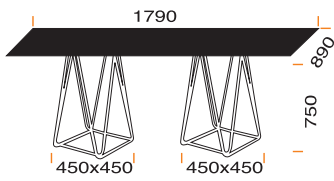

TRIO DOUBLE

www.papatya.com.tr

1790x890

2140x990

TRIO DOUBLE

www.papatya.com.tr

Material

Base

17mm Steel Frame

Table Top

12mm Solid Laminate, flat edge

Available Colours

-   **101** White Powder Coated (mat)
-   **102** Black Powder Coated (mat)
-   **103** Anthracite Powder Coated (mat)
-   **104** Taupe Powder Coated (mat)
-   **117** Wenge Powder Coated (mat)