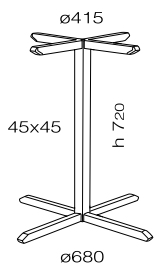

351 Table base

(kg)
5,20

1 pcs.

cardboard package
730x606 / 0.44m³