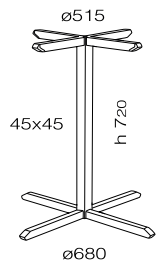

### Applicable Table Tops

(kg)  
6,15

1 pcs.

cardboard package  
730x606 / 0.44m<sup>3</sup>