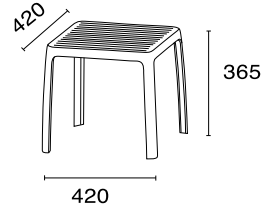

## WAVE SIDE TABLE

www.papatya.com.tr

PP FINISH

Net weight

Max. Stacking

Packaging

Shipment Details

cardboard package

550x550x640mm / m<sup>3</sup> 0,19

20' : 1750 pcs.  
40' : 3600 pcs.

shrink package/pallet

650x550x2000mm / m<sup>3</sup> 0,72

20' : 1750 pcs.  
40' : 3600 pcs.

Description

Made of single piece side table in glassfibre reinforced polypropylene. It is stackable, practical and solid. Perfect combination with Wave sunlounger.