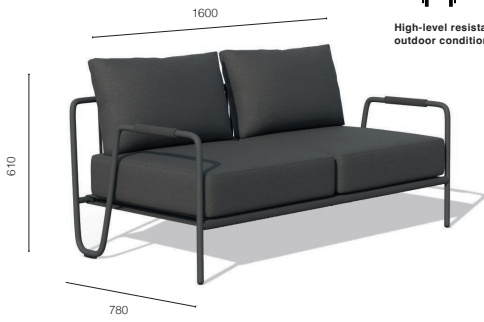

**Headrest:** Removable waterproof headrest provide maximum comfort experience, available with Batyline Eden fabric in natural and vibrant colours.

**Cord:** Available with cord options on to armrest to provide comfort.

**Glide:**  The plastic glide positioned at the chair base ensures ease of movement on semi-soft floor surfaces (PVC, rubber, cork, polyurethane) while providing effective protection against surface scratches.

## Iva Sofa LS01

  
High-level resistance to outdoor conditions.

(kg)  
14,3

20' :  
40' :  
40HC :  
100cbm :

20' :  
40' :  
40HC :  
100cbm :

## Iva Sofa LS02

  
High-level resistance to outdoor conditions.

(kg)  
27,1

20' :  
40' :  
40HC :  
100cbm :