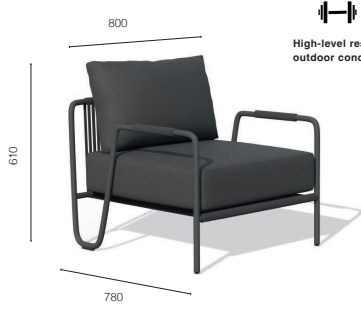

**Glide:**  The plastic glide positioned at the chair base ensures ease of movement on semi-soft floor surfaces (PVC, rubber, cork, polyurethane) while providing effective protection against surface scratches.

## Iva Sofa LS01

  
High-level resistance to outdoor conditions.

(kg)  
14,3

20' :  
40' :  
40HC :  
100cbm :

20' :  
40' :  
40HC :  
100cbm :

## Iva Sofa LS02

  
High-level resistance to outdoor conditions.

(kg)  
27,1

20' :  
40' :  
40HC :  
100cbm :