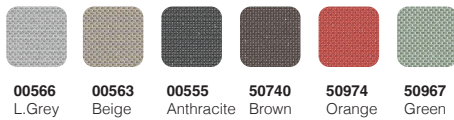

## Cord Colours

## Cushion Fabric Colours (Group B)

## (Group C)

## Cushion Fabric Colours (Group B)

**SergeFerrari** Batyline Eden