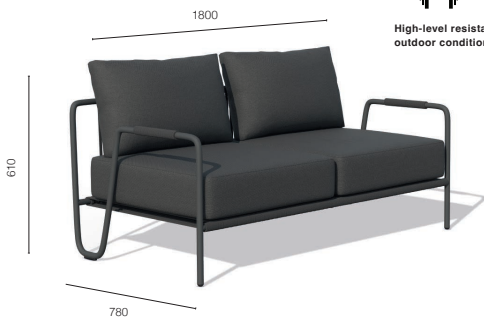

**Glide:**  The plastic glide positioned at the chair base ensures ease of movement on semi-soft floor surfaces (PVC, rubber, cork, polyurethane) while providing effective protection against surface scratches.

## Iva Sofa LS01

  
High-level resistance to outdoor conditions.

(kg)  
14,3

20' :  
40' :  
40HC :  
100cbm :

20' :  
40' :  
40HC :  
100cbm :

## Iva Sofa LS02

  
High-level resistance to outdoor conditions.

(kg)  
27,1

20' :  
40' :  
40HC :  
100cbm :

## Iva Sofa LS03

  
High-level resistance to outdoor conditions.

(kg)  
27,1

20' :  
40' :  
40HC :  
100cbm :

**Frame:** ø 25 mm Stainless Steel with powder coted finish

**Upholstery:** Waterproof seat and back cushions in Batyline Eden fabric can be produce fire resistance in optional, available in natural and vibrant colours.