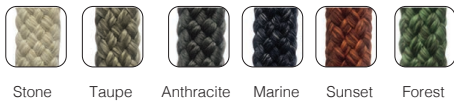

## Metal Frame Colours

*\*Powder Coated(mat) strengthened against rusting and scratches with cataphoresis application.*

## Cord Colours

## Cushion Fabric Colours (Group B)

**SergeFerrari** Batyline Eden

## Cushion Fabric Colours (Group C)

PANAMA