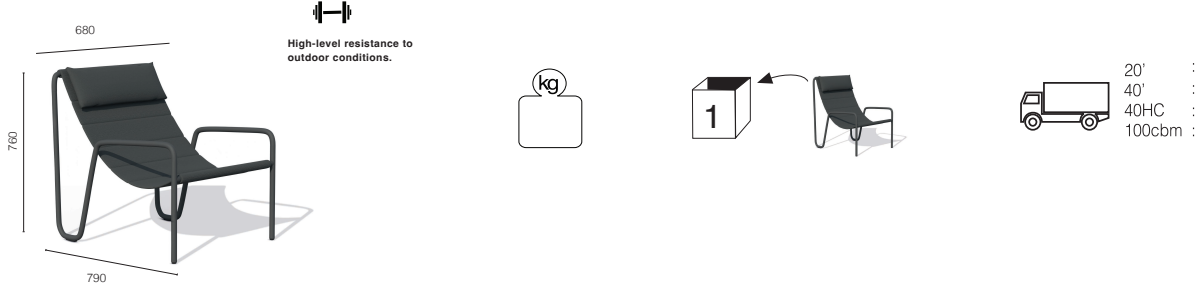

Iva Lounge

Iva Lounge HB

Frame: ø25 mm Stainless Steel with powder coated finish

Upholstery: Waterproof pad upholstered in Batyline Eden fabric can be produce fire resistance in optional, available in natural and vibrant colours.

Headrest: Removable waterproof headrest provide maximum comfort experience, available with Batyline Eden fabric in natural and vibrant colours.

Cord: Available with cord options on to armrest to provide comfort.

Glide: The plastic glide positioned at the chair base ensures ease of movement on semi-soft floor surfaces (PVC, rubber, cork, polyurethane) while providing effective protection against surface scratches.

Product Quality Certificate

ISO 14001
ENVIRONMENTAL
MANAGEMENT SYSTEM

ISO 9001 QUALITY MANAGEMENT