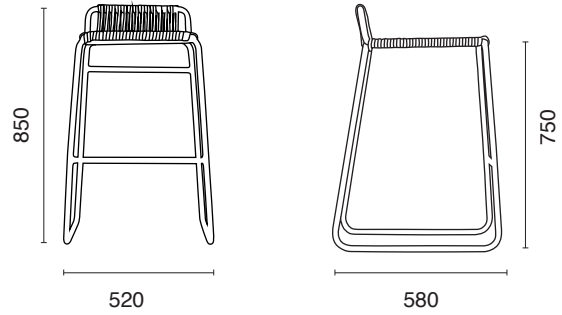

RIVA BAR STOOL

www.papatya.com.tr

CORD FINISH

ALUMINIUM FRAME FINISH

Net Weight

Gross Weight

Max. stacking

Packaging

Shipment Details

(kg)
3.12

(kg)

20' :
40' :
40HC :
100 cbm :

Cleaning & Maintenance

Should be cleaned with detergent and a soft damp cloth. Should not be cleaned with abrasive chemicals.
No periodic maintenance required.

Product Quality Certificate

ISO 14001
ENVIRONMENTAL
MANAGEMENT SYSTEM

ISO 9001 QUALITY MANAGEMENT