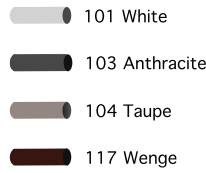

ALUMINIUM FRAME FINISH