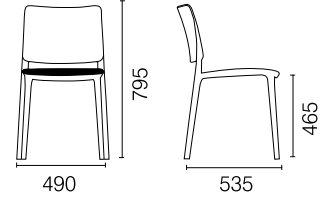

JOY-S SOFT (seat soft)

www.papatya.com.tr

PP FINISH

FABRIC FINISH

Grup C / Era 
Grup B / Batyline Eden - Stamskin 
Grup B / Main Line Flax - Valencia 

Net Weight

Gross Weight

Max. stacking

Packaging

Shipment Details

(kg)
5.10

(kg)
6.10

495x695x1004mm / 0,35 m³

20' : 198 ad.
40' : 414 ad.
40HC : 522 ad.
100cbm: 702 ad.

Auxiliary Materials

4 pcs. gliders in polyurethane