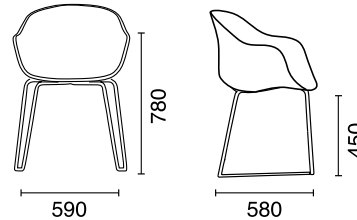

GLOBE-K Sled

www.papatya.com.tr