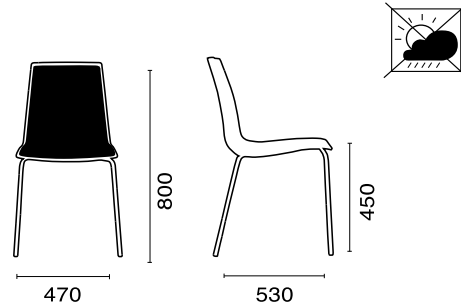

X-TREME S PRO SOFT

www.papatya.com.tr

PP FINISH

FABRIC FINISH

Grup C / Era

Grup B / MainLine Flax - Valencia

Frame Features (Ø 17 mm - 2 mm thickness)

	106 Chrome plated	
	101 White powder coated	
	102 Black powder coated	
	103 Anthracite powder coated	
	104 Taupe powder coated	
	110 Dark yellow powder coated	
	111 Brick red powder coated	
	112 Reseda Green powder coated	
	113 Brass Plated (vintage/mat)	
	114 Copper Plated (vintage / mat)	

Net Weight

(kg)
6.13

Gross Weight

(kg)
6.98

Max. stacking

Packaging

520x650x1000mm / m³ 0.34

Shipment Details

20' : 240 pcs.
40' : 492 pcs.
40HC : 636 pcs.
100cbm : 714 pcs.