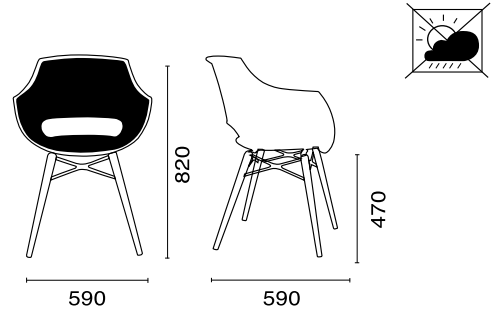

PAPATYA®

OPAL WOX PRO SOFT with beech wood leg

www.papatya.com.tr

PP FINISH

FABRIC FINISH

Grup C / Era

Grup B / MainLine Flax - Valencia

Wooden Leg Finishes(Ø 32 mm)

- 1000 Natural Beech Wood
- 1001 Wenge Lacquered Beech Wood
- 1002 Black Lacquered Beech Wood
- 1003 White Lacquered Beech Wood

Metal Strap Finishes

- 103 Anthracite

■ on request the strap could be produced in white (mat) finish.
For non standarts colours please check the prices and delivery time.

Net Weight

Gross Weight

Max. stacking

Assembled Package

Disassembled Package

5.74

7.00

1
610x560x840mm
m³ 0.29

20' : 102 pcs.
40' : 212 pcs.
40HC : 234 pcs.
100cbm: 288 pcs.

4
600x565x1055mm
m³ 0.35

20' : 304 pcs.
40' : 656 pcs.
40HC : 788 pcs.
100cbm: 968 pcs.

Auxiliary Materials

4 pcs. gliders in poliasitetal - 4 pcs. metal connection part(X) - 8 pcs. connection part screws - 4 pcs. armchair montage screws.