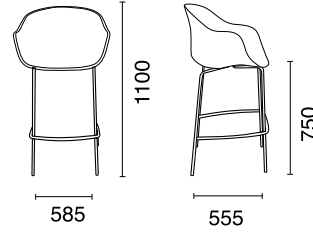

GLOBE-K Bar Stool

www.papatya.com.tr

PP FINISH

Frame Features (Ø 17 mm - 2 mm thickness)

	101 White powder coated	
	102 Black powder coated	
	103 Anthracite powder coated	
	104 Taupe powder coated	
	110 Dark yellow powder coated	
	111 Brick red powder coated	
	112 Reseda Green powder coated	
	113 Brass Plated (vintage/mat)	
	114 Copper Plated (vintage / mat)	

Net weight	Gross weight	Stacking	Assembled Package	Disassembled Package
			20' : 72 pcs. 40' : 160 pcs. 40HC : 160 pcs. 100cbm : 266 pcs. 600x580x1070mm m ³ 0.37	20' : 288 pcs. 40' : 640 pcs. 40HC : 640 pcs. 100cbm : 1064 pcs. 550x600x1140mm m ³ 0.37