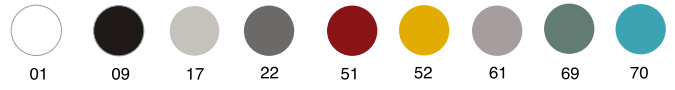

GLOBE-K Bar Stool

www.papatya.com.tr

PP FINISH

Frame Features (Ø 17 mm - 2 mm thickness)

	101 White powder coated	
	102 Black powder coated	
	103 Anthracite powder coated	
	104 Taupe powder coated	
	110 Dark yellow powder coated	
	111 Brick red powder coated	
	112 Reseda Green powder coated	
	113 Brass Plated (vintage/mat)	
	114 Copper Plated (vintage / mat)	