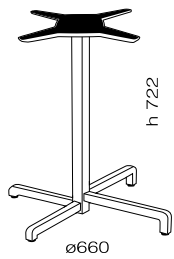

PAPATYA®

STEP

cardboard package

321 Table base

Square M2 flange

max.800x800 max.800

**max. recommended sizes*

322 Table base

Round M1 flange

max.700x700 max.700

**max. recommended sizes*

* Dimensions are in mm.

Available Colours

-   **101** White Powder Coated (mat)
-   **102** Black Powder Coated (mat)
-   **103** Anthracite Powder Coated (mat)
-   **104** Taupe Powder Coated (mat)