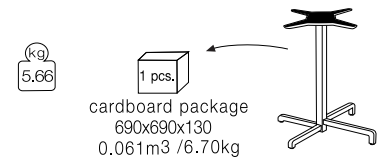

PAPATYA®

STEP

cardboard package

321 Table base

Square M2 flange

max.800x800 max.800

**max. recommended sizes*

322 Table base