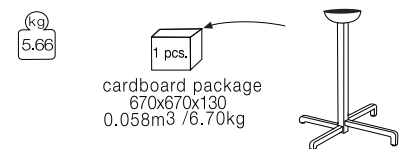

PAPATYA®

STEP

cardboard package

321 Table base

Square M2 flange

max.800x800 max.800

**max. recommended sizes*

322 Table base

Round M1 flange

max.700x700 max.700

**max. recommended sizes*

* Dimensions are in mm.

Available Colours

-   **101** White Powder Coated (mat)
-   **102** Black Powder Coated (mat)
-   **103** Anthracite Powder Coated (mat)
-   **104** Taupe Powder Coated (mat)