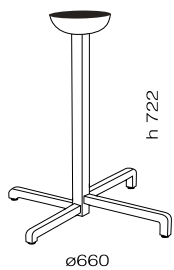

PAPATYA®

STEP

cardboard package

321 Table base

Square M2 flange

max.800x800 max.800

**max. recommended sizes*

322 Table base

Round M1 flange

max.700x700 max.700

**max. recommended sizes*

* Dimensions are in mm.

Available Colours

-   **101** White Powder Coated (mat)
-   **102** Black Powder Coated (mat)
-   **103** Anthracite Powder Coated (mat)
-   **104** Taupe Powder Coated (mat)