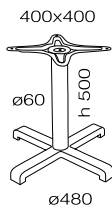

480x480 table base

480x480 side table base

630x630 table base

630x630 bar table base

**max. recommended sizes*

adjustable foot

m³ 0.06

600x800 table base

**max. recommended sizes*

adjustable foot

m³ 0.035

Recommended Base Position

We always recommend that for the center base you attach the base to the top so the legs follow the diagonal of the top. If you choose to fix your tops to the base with the legs in cross direction, you need to use one size smaller bases than recommended for square tops otherwise the legs will be wider than the top

correct

incorrect

Material

Base

50x30x2mm powder coated profile
strengthened against rusting and scratches with cathaphoresis application

Column

Powder coted steel tube, strengthened against rusting and scratches with cathaphoresis application