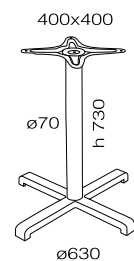

480x480 table base

480x480 side table base

630x630 table base

630x630 bar table base

**max. recommended sizes*

adjustable foot

m³ 0.06

600x800 table base

**max. recommended sizes*

adjustable foot

m³ 0.035

Recommended Base Position

We always recommend that for the center base you attach the base to the top so the legs follow the diagonal of the top. If you choose to fix your tops to the base with the legs in cross direction, you need to use one size smaller bases than recommended for square tops otherwise the legs will be wider than the top

correct

incorrect

Material

Base

50x30x2mm powder coated profile
strengthened against rusting and scratches with cathaphoresis application

Column

Powder coted steel tube, strengthened against rusting and scratches with cathaphoresis application