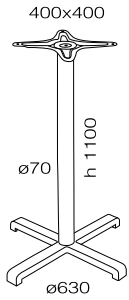

480x480 table base

480x480 side table base

630x630 table base

630x630 bar table base

**max. recommended sizes*

adjustable foot

m³ 0.06

600x800 table base

**max. recommended sizes*

adjustable foot

m³ 0.035

Recommended Base Position

We always recommend that for the center base you attach the base to the top so the legs follow the diagonal of the top. If you choose to fix your tops to the base with the legs in cross direction, you need to use one size smaller bases than recommended for square tops otherwise the legs will be wider than the top

correct

incorrect

Material

Base

50x30x2mm powder coated profile
strengthened against rusting and scratches with cathaphoresis application

Column

Powder coted steel tube, strengthened against rusting and scratches with cathaphoresis application