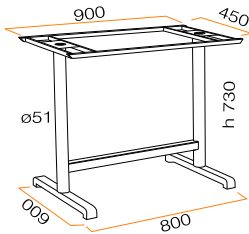

480x480 table base

480x480 side table base

630x630 table base

630x630 bar table base

**max. recommended sizes*

adjustable foot

m³ 0.06

600x800 table base

**max. recommended sizes*

adjustable foot

m³ 0.035

Recommended Base Position

We always recommend that for the center base you attach the base to the top so the legs follow the diagonal of the top. If you choose to fix your tops to the base with the legs in cross direction, you need to use one size smaller bases than recommended for square tops otherwise the legs will be wider than the top

correct

incorrect

Material

Base

50x30x2mm powder coated profile
strengthened against rusting and scratches with cathaphoresis application

Column

Powder coted steel tube, strengthened against rusting and scratches with cathaphoresis application