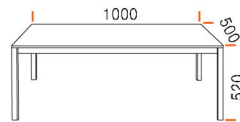

with mdf (kg) 13.5	with compact (kg) 15.5	1 pcs. m³ 0.057	foot insert black 40x40x20

**POLYMER LAMINATE MDF
CORE TOP INCLUDED
(18mm)**

SOLID LAMINATE COMPACT TOP INCLUDED (12mm)

1050 - 1049 -1057- 3039 -3169
3177 - 3167 - 3120

1049W00 - 5054
5101 - 5056

SIZES	FRAME FINISH			
800x800xh750	40x40 silver metallic 40x40 chrome plated	✓	✓	✓
800x1200xh750	40x40 silver metallic 40x40 chrome plated	✓	✓	✓
800x1400xh750	40x40 silver metallic 40x40 chrome plated	✓	✓	✓
500x500xh520	40x40 silver metallic 40x40 chrome plated	✓	✓	✓
500x1000xh520	40x40 silver metallic 40x40 chrome plated	✓	✓	✓

POLYMER LAMINATE MDF TOP COLOURS

ref. 0074 Gold	ref. 0076 Yellow	ref. 0077 Black
ref. 0079 Pear	ref. 0081 Cream	ref. 0083 White
ref. 0084 Grey	ref. 0086 D.Walnut	ref. 0087 Maple
ref. 0089 Wenge	ref. 0090 Claret	ref. 0091 Orange
ref. 0093 Walnut	ref. 0096 Cherry	ref. 0096 D.Cherry

SOLID LAMINATE COMPACT TOP COLOURS

ref.1050M White	ref.1057M Anthracite	ref.3167M Chalky oak
ref.1049M Black	ref.1049M WOO W.g.nero	ref.3169M Novacento
ref. 3039M Wenge	ref.3120M Rustika	ref.5101M Chement
		ref.5054M Bot. Ivory
		ref.5056M Bot. Brown

• Except white, other colours are recommended only in shaded areas.