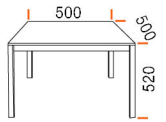

IDEA

106 chrome plated

105 silver metallic

DIMENSIONS

with mdf (kg) 21.5	with compact (kg) 23	1 pcs. m ³ 0.064	foot insert black 40x40x20
--------------------------	----------------------------	-----------------------------	----------------------------------

with mdf (kg) 23.5	with compact (kg) 26.5	1 pcs. m ³ 0.11	foot insert black 40x40x20
--------------------------	------------------------------	----------------------------	----------------------------------

with mdf (kg) 30.5	with compact (kg) 34.5	1 pcs. m ³ 0.12	foot insert black 40x40x20
--------------------------	------------------------------	----------------------------	----------------------------------

**POLYMER LAMINATE MDF
CORE TOP INCLUDED
(18mm)**

SOLID LAMINATE COMPACT TOP INCLUDED (12mm)

1050 - 1049 -1057- 3039 -3169
3177 - 3167 - 3120

1049W00 - 5054
5101 - 5056

SIZES	FRAME FINISH			
800x800xh750	40x40 silver metallic 40x40 chrome plated	✓	✓	✓
800x1200xh750	40x40 silver metallic 40x40 chrome plated	✓	✓	✓
800x1400xh750	40x40 silver metallic 40x40 chrome plated	✓	✓	✓
500x500xh520	40x40 silver metallic 40x40 chrome plated	✓	✓	✓
500x1000xh520	40x40 silver metallic 40x40 chrome plated	✓	✓	✓