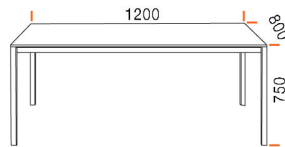

IDEA

106 chrome plated

105 silver metallic

DIMENSIONS

with mdf (kg) 21.5	with compact (kg) 23	1 pcs. m ³ 0.064	foot insert black 40x40x20
--------------------------	----------------------------	-----------------------------	----------------------------------

with mdf (kg) 23.5	with compact (kg) 26.5	1 pcs. m ³ 0.11	foot insert black 40x40x20
--------------------------	------------------------------	----------------------------	----------------------------------

with mdf (kg) 30.5	with compact (kg) 34.5	1 pcs. m ³ 0.12	foot insert black 40x40x20
--------------------------	------------------------------	----------------------------	----------------------------------

**POLYMER LAMINATE MDF
CORE TOP INCLUDED
(18mm)**

SOLID LAMINATE COMPACT TOP INCLUDED (12mm)

1050 - 1049 -1057- 3039 -3169
3177 - 3167 - 3120

1049W00 - 5054
5101 - 5056

SIZES	FRAME FINISH			
800x800xh750	40x40 silver metallic 40x40 chrome plated	✓	✓	✓
800x1200xh750	40x40 silver metallic 40x40 chrome plated	✓	✓	✓
800x1400xh750	40x40 silver metallic 40x40 chrome plated	✓	✓	✓
500x500xh520	40x40 silver metallic 40x40 chrome plated	✓	✓	✓
500x1000xh520	40x40 silver metallic 40x40 chrome plated	✓	✓	✓