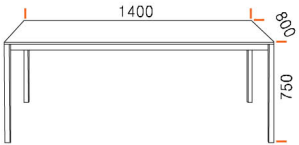

IDEA

106 chrome plated

105 silver metallic

DIMENSIONS

with mdf (kg) 21.5	with compact (kg) 23	1 pcs. m ³ 0.064	foot insert black 40x40x20
--------------------------	----------------------------	-----------------------------	----------------------------------

with mdf (kg) 23.5	with compact (kg) 26.5	1 pcs. m ³ 0.11	foot insert black 40x40x20
--------------------------	------------------------------	----------------------------	----------------------------------

with mdf (kg) 30.5	with compact (kg) 34.5	1 pcs. m ³ 0.12	foot insert black 40x40x20
--------------------------	------------------------------	----------------------------	----------------------------------

**POLYMER LAMINATE MDF
CORE TOP INCLUDED
(18mm)**

SOLID LAMINATE COMPACT TOP INCLUDED (12mm)

1050 - 1049 -1057- 3039 -3169
3177 - 3167 - 3120

1049W00 - 5054
5101 - 5056

SIZES	FRAME FINISH			
800x800xh750	40x40 silver metallic 40x40 chrome plated	✓	✓	✓
800x1200xh750	40x40 silver metallic 40x40 chrome plated	✓	✓	✓
800x1400xh750	40x40 silver metallic 40x40 chrome plated	✓	✓	✓
500x500xh520	40x40 silver metallic 40x40 chrome plated	✓	✓	✓
500x1000xh520	40x40 silver metallic 40x40 chrome plated	✓	✓	✓