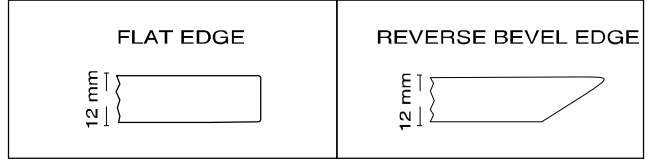

SOLID COMPACT TABLE TOPS

SHAPE	SIZE										
		1050M White	1049M Black	3039M Wenge	3177M Line Wood	3167M Chalky Oak	3120M Rustica	5101M Chement	5054 Botanico Ivory	5056 Botanico Brown	1049 WGR1
	ø500	✓									✓
	ø600	✓									✓
	ø700	✓									—
	ø800	✓									—
	ø900	✓									—
	ø1000	✓									✓
	ø1200	✓									✓
	500x500	✓									✓
	600x600	✓									✓
	700x700	✓									—
	800x800	✓									—
	900x900	✓									—
	500x1000	✓									✓
	700x1100	✓									—
	800x1200	✓									—
	800x1400	✓									—