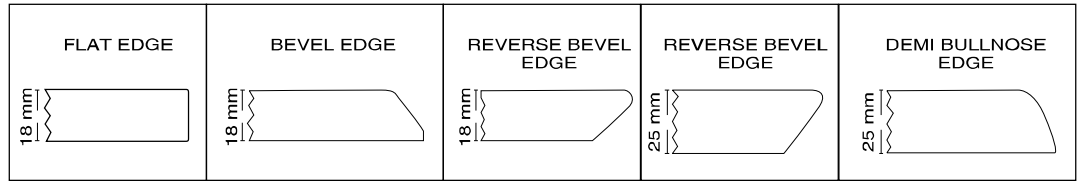

POLIMER LAMINATED MDF CORE TABLE TOPS

SHAPE	SIZE	74	76	77	79	81	83	84	86	87	89	90	91	93	96	99	
	500x500	✓	—	—	—	—	—	—	—	—	—	—	—	—	—	—	✓
	600x600	—	—	—	✓	—	—	—	—	—	—	—	—	—	—	—	✓
	700x700	—	—	—	✓	—	—	—	—	—	—	—	—	—	—	—	✓
	800x800	✓	—	—	✓	—	—	—	—	—	—	—	—	—	—	—	✓
	900x900	✓	—	—	✓	—	—	—	—	—	—	—	—	—	—	—	✓
	ø600	—	—	—	✓	—	—	—	✓	—	—	—	✓	—	—	—	—
	ø700	—	—	—	✓	—	—	—	✓	—	—	—	✓	—	—	—	—
	ø800	—	—	—	✓	—	—	—	✓	—	—	—	✓	—	—	—	—
	ø900	—	—	—	✓	—	—	—	✓	—	—	—	✓	—	—	—	—
	ø1000	—	—	—	✓	—	—	—	✓	—	—	—	✓	—	—	—	—
	ø1100	—	—	—	✓	—	—	—	✓	—	—	—	✓	—	—	—	—
	500x1000	74,00	—	—	—	—	—	—	—	—	—	—	—	—	—	—	✓
	700x1100	—	—	—	✓	—	—	—	—	—	—	—	—	—	—	—	✓
	800x1200	96,00	—	—	✓	—	—	—	—	—	—	—	—	—	—	—	✓
	800x1400	105,00	—	—	✓	—	—	—	—	—	—	—	—	—	—	—	✓
	900x1800	—	—	—	—	—	—	—	—	—	—	—	—	—	—	—	✓

*Dimensions are in mm. All sizes and dimensions could change within the tolerance of ± 5 mm.