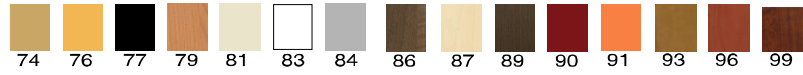

POLIMER LAMINATED MDF CORE TABLE TOPS

SHAPE	SIZE	74	76	77	79	81	83	84	86	87	89	90	91	93	96	99	
	500x500	✓	—	—	—	—	—	—	—	—	—	—	—	—	—	—	✓
	600x600	—	—	—	✓	—	—	—	—	—	—	—	—	—	—	—	✓
	700x700	—	—	—	✓	—	—	—	—	—	—	—	—	—	—	—	✓
	800x800	✓	—	—	✓	—	—	—	—	—	—	—	—	—	—	—	✓
	900x900	✓	—	—	✓	—	—	—	—	—	—	—	—	—	—	—	✓
	ø600	—	—	—	✓	—	—	—	✓	—	—	—	✓	—	—	—	—
	ø700	—	—	—	✓	—	—	—	✓	—	—	—	✓	—	—	—	—
	ø800	—	—	—	✓	—	—	—	✓	—	—	—	✓	—	—	—	—
	ø900	—	—	—	✓	—	—	—	✓	—	—	—	✓	—	—	—	—
	ø1000	—	—	—	✓	—	—	—	✓	—	—	—	✓	—	—	—	—
	ø1100	—	—	—	✓	—	—	—	✓	—	—	—	✓	—	—	—	—
	500x1000	74,00	—	—	—	—	—	—	—	—	—	—	—	—	—	—	✓
	700x1100	—	—	—	✓	—	—	—	—	—	—	—	—	—	—	—	✓
	800x1200	96,00	—	—	✓	—	—	—	—	—	—	—	—	—	—	—	✓
	800x1400	105,00	—	—	✓	—	—	—	—	—	—	—	—	—	—	—	✓
	900x1800	—	—	—	—	—	—	—	—	—	—	—	—	—	—	—	✓

*Dimensions are in mm. All sizes and dimensions could change within the tolerance of ± 5 mm.