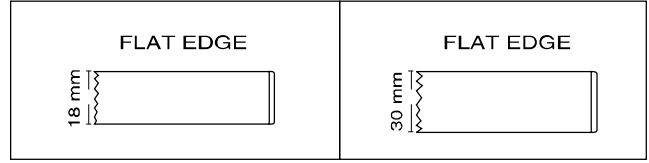

SHAPE	SIZE	1050M White	1049M Black	3039M Wenge	3177M Line Wood	3167M Chalky Oak	3120M Rustica	5101M Cherment	5054 Botonico Ivory	5056 Botonico Brown	1049 WGRR1
	ø490			✓				✓	✓		✓
	ø590			✓				✓	✓		✓
	ø690			✓				✓	✓		✓
	ø790			✓				✓	✓		✓
	ø890			✓				✓	✓		✓
	ø990			✓				✓	✓		✓
	ø1190			✓				✓	✓		✓
	ø1390			✓				✓	✓		—
	ø1590			✓				✓	—		—
	490x490			✓				✓	✓		✓
	590x590			✓				✓	✓		✓
	690x690			✓				✓	✓		✓
	790x790			✓				✓	✓		✓
	890x890			✓				✓	✓		✓
	990x990			✓				✓	✓		✓
	590x690			✓				✓	✓		✓
	690x790			✓				✓	✓		✓
	690x1090			✓				✓	✓		✓
	690x1190			✓				✓	✓		✓
	690x1390			✓				✓	✓		✓
	790x1190			✓				✓	✓		✓
	790x1390			✓				✓	✓		✓
	790x1590			✓				✓	✓		✓

•Except white, other colours are recommended only in shaded areas.

*Dimensions are in mm. All sizes and dimensions could change within the tolerance of ± 5mm.

POLIMER LAMINATED MDF CORE TABLE TOPS

SHAPE	SIZE	74	76	77	79	81	83	84	86	87	89	90	91	93	96	99	
	500x500	✓	—	—	—	—	—	—	—	—	—	—	—	—	—	—	✓
	600x600	—	—	—	✓	—	—	—	—	—	—	—	—	—	—	—	✓
	700x700	—	—	—	✓	—	—	—	—	—	—	—	—	—	—	—	✓
	800x800	✓	—	—	✓	—	—	—	—	—	—	—	—	—	—	—	✓
	900x900	✓	—	—	✓	—	—	—	—	—	—	—	—	—	—	—	✓
	ø600	—	—	—	✓	—	—	—	✓	—	—	—	✓	—	—	—	—
	ø700	—	—	—	✓	—	—	—	✓	—	—	—	✓	—	—	—	—
	ø800	—	—	—	✓	—	—	—	✓	—	—	—	✓	—	—	—	—
	ø900	—	—	—	✓	—	—	—	✓	—	—	—	✓	—	—	—	—
	ø1000	—	—	—	✓	—	—	—	✓	—	—	—	✓	—	—	—	—
	ø1100	—	—	—	✓	—	—	—	✓	—	—	—	✓	—	—	—	—
	500x1000	74,00	—	—	—	—	—	—	—	—	—	—	—	—	—	—	✓
	700x1100	—	—	—	✓	—	—	—	—	—	—	—	—	—	—	—	✓
	800x1200	96,00	—	—	✓	—	—	—	—	—	—	—	—	—	—	—	✓
	800x1400	105,00	—	—	✓	—	—	—	—	—	—	—	—	—	—	—	✓
	900x1800	—	—	—	—	—	—	—	—	—	—	—	—	—	—	—	✓

*Dimensions are in mm. All sizes and dimensions could change within the tolerance of ± 5 mm.

LAMINATE CHIPBOARD TOPS WITH ABS EDGE

SHAPE	SIZE		
		9700	9800
	600x600	✓	✓
	700x700	✓	✓
	800x800	✓	✓
	900x900	✓	✓
	ø600	✓	✓
	ø700	✓	✓
	ø800	✓	✓
	ø900	✓	✓
	ø1000	✓	✓
	ø1200	✓	✓
	700x1100	✓	✓
	800x1200	✓	✓
	800x1400	✓	✓
	900x1800	✓	✓