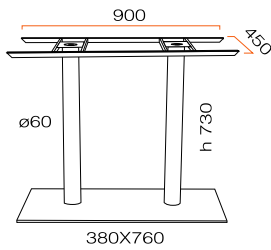

MODUS

www.papatya.com.tr

380x380 table base

380x380 bar table base

380x380 side table base

MODUS

www.papatya.com.tr

450x450 table base

max.900x900 max.1000
**max. recommended sizes*

adjustable foot

m³ 0.036

cartoon box

380x760 table base

max.700x1100
**max. recommended sizes*

adjustable foot

m³ 0.047

cartoon box

380x760 bar table base

max.700x1100
**max. recommended sizes*

adjustable foot

m³

cartoon box

450x900 table base

max.800x1400
**max. recommended sizes*