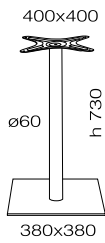

MODUS

www.papatya.com.tr

380x380 table base

380x380 bar table base

380x380 side table base

MODUS

www.papatya.com.tr

450x450 table base

max.900x900 max.1000
**max. recommended sizes*

adjustable foot

m³ 0.036

cartoon box

380x760 table base

max.700x1100
**max. recommended sizes*

adjustable foot

m³ 0.047

cartoon box

380x760 bar table base

max.700x1100
**max. recommended sizes*

adjustable foot

m³

cartoon box

450x900 table base

max.800x1400
**max. recommended sizes*