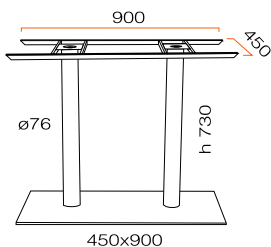

max.900x900 max.1000
**max. recommended sizes*

adjustable foot

m³ 0.036

cartoon box

380x760 table base

max.700x1100
**max. recommended sizes*

adjustable foot

m³ 0.047

cartoon box

380x760 bar table base

max.700x1100
**max. recommended sizes*

adjustable foot

m³

cartoon box

450x900 table base

max.800x1400
**max. recommended sizes*