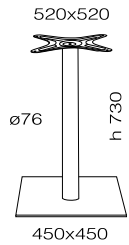

MODUS

www.papatya.com.tr

380x380 table base

380x380 bar table base

380x380 side table base

MODUS

www.papatya.com.tr

450x450 table base

max.900x900 max.1000
**max. recommended sizes*

adjustable foot

m³ 0.036

cartoon box

380x760 table base

max.700x1100
**max. recommended sizes*

adjustable foot

m³ 0.047

cartoon box

380x760 bar table base

max.700x1100
**max. recommended sizes*

adjustable foot

m³

cartoon box

450x900 table base

max.800x1400
**max. recommended sizes*