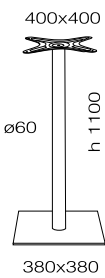

MODUS

www.papatya.com.tr

380x380 table base

380x380 bar table base

380x380 side table base

MODUS

www.papatya.com.tr

450x450 table base

max.900x900 max.1000
**max. recommended sizes*

adjustable foot

m³ 0.036

cartoon box

380x760 table base

max.700x1100
**max. recommended sizes*

adjustable foot

m³ 0.047

cartoon box

380x760 bar table base

max.700x1100
**max. recommended sizes*

adjustable foot

m³

cartoon box

450x900 table base

max.800x1400
**max. recommended sizes*