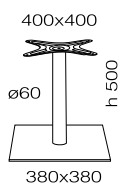

MODUS

www.papatya.com.tr

380x380 table base

380x380 bar table base

380x380 side table base

MODUS

www.papatya.com.tr

450x450 table base

max.900x900 max.1000
**max. recommended sizes*

adjustable foot

m³ 0.036

cartoon box

380x760 table base

max.700x1100
**max. recommended sizes*

adjustable foot

m³ 0.047

cartoon box

380x760 bar table base

max.700x1100
**max. recommended sizes*

adjustable foot

m³

cartoon box

450x900 table base

max.800x1400
**max. recommended sizes*