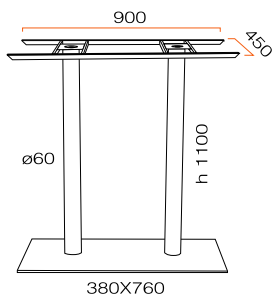

MODUS

www.papatya.com.tr

380x380 table base

380x380 bar table base

380x380 side table base

MODUS

www.papatya.com.tr

450x450 table base

max.900x900 max.1000
**max. recommended sizes*

adjustable foot

m³ 0.036

cartoon box

380x760 table base

max.700x1100
**max. recommended sizes*

adjustable foot

m³ 0.047

cartoon box

380x760 bar table base

max.700x1100
**max. recommended sizes*

adjustable foot

m³

cartoon box

450x900 table base

max.800x1400
**max. recommended sizes*