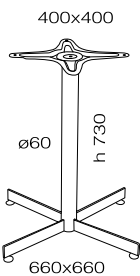

ø600 table base

**max. recommended sizes*

adjustable foot

m³ 0.026

ø600 bar table base

**max. recommended sizes*

adjustable foot

m³ 0.038

ø660 table base

**max. recommended sizes*

adjustable foot

m³ 0.026

Material

Base

Chrome plated profile

Column