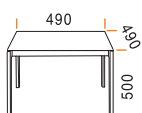

IDEA

www.papatya.com.tr

790x790

1190x790

1390x790

490x490

990x490

Material

Base

40x40 Steel Frame

Table Top

18 mm Polymer Laminated Mdf
/ 12mm Solid Laminate, flat edge

Available Colours

-   101 White Powder Coated (mat)
-   102 Black Powder Coated (mat)
-   103 Anthracite Powder Coated (mat)
-   105 Silver Metallic