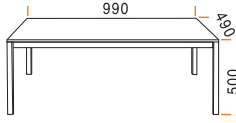

IDEA

www.papatya.com.tr

790x790

1190x790

1390x790

490x490

990x490

Material

Base

40x40 Steel Frame

Table Top

18 mm Polymer Laminated Mdf
/ 12mm Solid Laminate, flat edge

Available Colours

-   101 White Powder Coated (mat)
-   102 Black Powder Coated (mat)
-   103 Anthracite Powder Coated (mat)
-   105 Silver Metallic