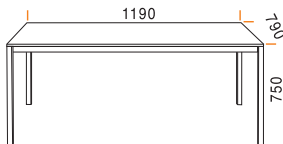

IDEA

www.papatya.com.tr

790x790

1190x790

1390x790

490x490

990x490

Material

Base

40x40 Steel Frame

Table Top

18 mm Polymer Laminated Mdf
/ 12mm Solid Laminate, flat edge

Available Colours

-   101 White Powder Coated (mat)
-   102 Black Powder Coated (mat)
-   103 Anthracite Powder Coated (mat)
-   105 Silver Metallic