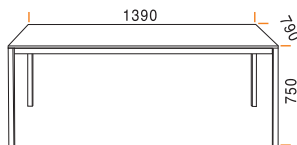

IDEA

www.papatya.com.tr

790x790

1190x790

1390x790

490x490

990x490

Material

Base

40x40 Steel Frame

Table Top

18 mm Polymer Laminated Mdf
/ 12mm Solid Laminate, flat edge

Available Colours

-   101 White Powder Coated (mat)
-   102 Black Powder Coated (mat)
-   103 Anthracite Powder Coated (mat)
-   105 Silver Metallic