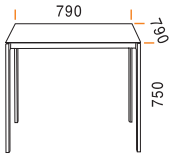

IDEA

www.papatya.com.tr

790x790

1190x790

1390x790

490x490

990x490

Material

Base

40x40 Steel Frame

Table Top

18 mm Polymer Laminated Mdf
/ 12mm Solid Laminate, flat edge

Available Colours

-   101 White Powder Coated (mat)
-   102 Black Powder Coated (mat)
-   103 Anthracite Powder Coated (mat)
-   105 Silver Metallic