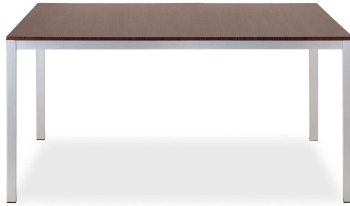

IDEA

www.papatya.com.tr

790x790

1190x790

1390x790

490x490

990x490

Material

Base

40x40 Steel Frame

Table Top

18 mm Polymer Laminated Mdf
/ 12mm Solid Laminate, flat edge

Available Colours

-   101 White Powder Coated (mat)
-   102 Black Powder Coated (mat)
-   103 Anthracite Powder Coated (mat)
-   105 Silver Metallic