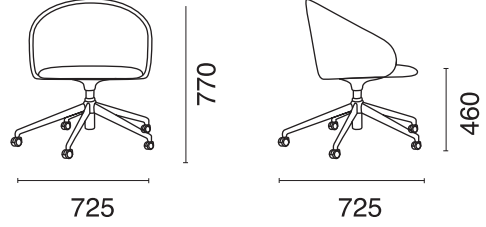

GLERA-K CHIEF

www.papatya.com.tr

FABRIC FINISH

Grup C / Era

Grup B / Valencia

BASE COLOURS

BASE BDB25

Net Weight

Gross Weight

Max. Stacking

Cardboard Packaging

Shipment Details

Cleaning & Maintenance

Should be cleaned with detergent and a soft damp cloth. Should not be cleaned with abrasive chemicals.
No periodic maintenance required.

Product Quality Certificate

TSE 581-1 / 581-2 / 581-3

ISO 14001
ENVIRONMENTAL
MANAGEMENT SYSTEM

ISO 9001 QUALITY MANAGEMENT