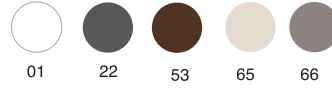

TORO-S Rattan

www.papatya.com.tr

PP FINISH

Net weight

Gross weight

Max. Stacking

Packaging

Shipment Details