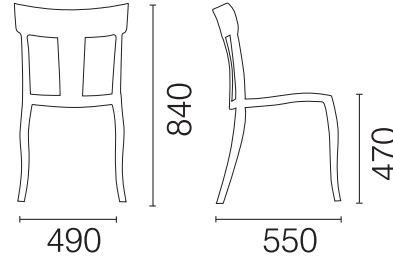

TORO-S Rattan

www.papatya.com.tr

PP FINISH

Net weight

Gross weight

Max. Stacking

Packaging

Shipment Details