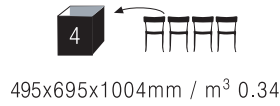

TORO-S Rattan

www.papatya.com.tr

PP FINISH

Net weight

Gross weight

Max. Stacking

Packaging

Shipment Details