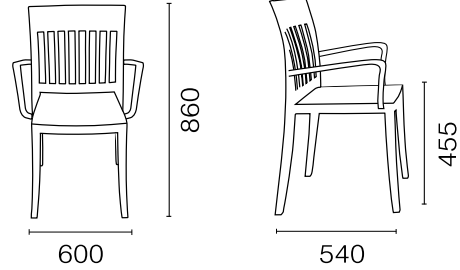

EDEN-K SOFT

www.papatya.com.tr

*Eden-K Soft comes with fixed plastic protection aparat for stacking.

PP FINISH

MAT PP FINISH

FABRIC FINISH

Grup C / Era
Grup B / MainLine Flax - Valencia
Stamskin - Batyline Eden

Net Weight	Gross Weight	Max. stacking	Packaging	Shipment Details
(kg) 6.70	(kg) 7.60	3	3 cardboard package 610x685x1025mm / m³ 0.43	20' : 162 pcs. 40' : 342 pcs. 40HC : 444 pcs. 100cbm : 612 pcs.

Auxiliary Materials

4 pcs.foot gliders made of polyurethane raw material.

Cleaning & Meaintanence

Should be cleaned with detergent and a soft damp cloth. Should not be cleaned with abrasive chemicals.
No periodic maintenance required.

Product Quality Certificate